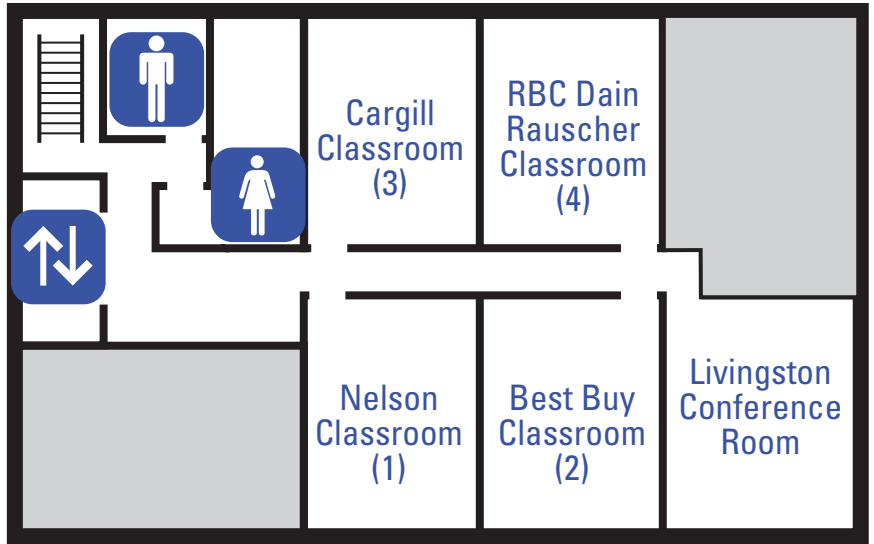

RENTAL SPACES AND CAPACITIES

LEVEL FIVE

U.S. BANK LOBBY

Maximum Standing Capacity: Flexible

LEVEL FIVE CAFÉ

Maximum Seating Capacity: 180

JUNDT TERRACE

Maximum Standing Capacity: 100

Maximum Seating Capacity: 50

ENDLESS BRIDGE

Maximum Standing Capacity: 150

RENTAL SPACES AND CAPACITIES

LEVEL EIGHT

NELSON CLASSROOM
Maximum Seating Capacity: 40

BEST BUY CLASSROOM
Moderate Standing Capacity: 59
Maximum Seating Capacity: 40

CARGILL CLASSROOM
Maximum Seating Capacity: 40

RBC DAIN RAUSCHER CLASSROOM
Maximum Seating Capacity: 40

LIVINGSTON CONFERENCE ROOM
Maximum Seating Capacity: 20

LEVEL NINE

DOWLING STUDIO
Maximum Standing Capacity: 250
Maximum Seating Capacity: 175