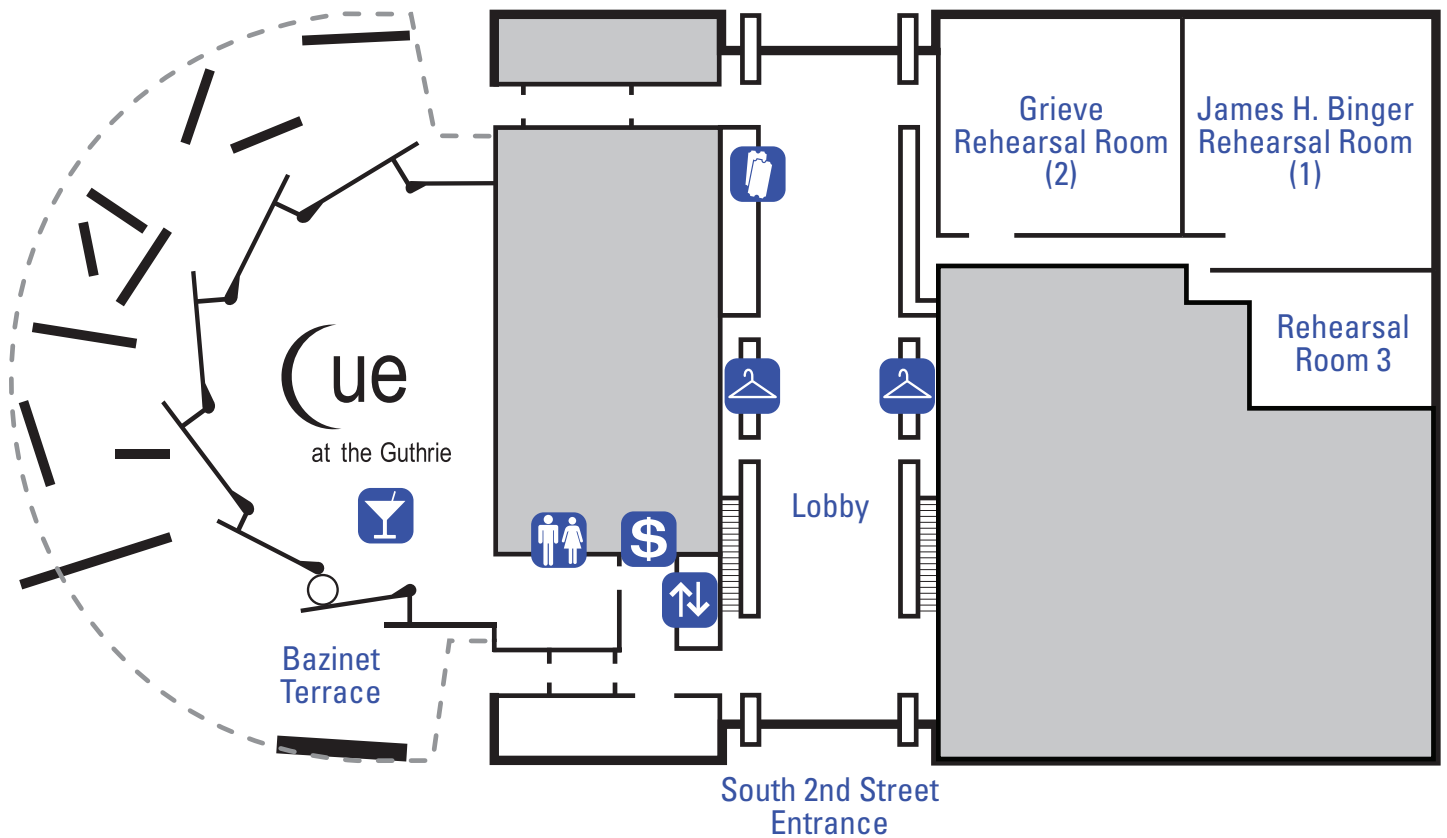

GRIEVE REHEARSAL ROOM

Maximum Standing Capacity: 200
Maximum Seating Capacity: 140

REHEARSAL ROOM 3

Maximum Standing Capacity: 70
Maximum Seating Capacity: 40

LEVEL TWO (NOT SHOWN)

COWLES CONFERENCE ROOM

Maximum Seating Capacity: 14

LEVEL THREE (NOT SHOWN)

KITCHAK LOUNGE

Maximum Standing Capacity: 60
Maximum Seating Capacity: 30

RENTAL SPACES AND CAPACITIES

LEVEL FOUR

WURTELE THRUST STAGE
Maximum Seating Capacity: 1,100

VON BLON LOBBY
Maximum Standing Capacity: Flexible

TARGET LOBBY
Maximum Standing Capacity: 200

TARGET LOUNGE
Maximum Standing Capacity: 150
Maximum Seating Capacity: 60

MCGUIRE PROSCENIUM STAGE
Maximum Seating Capacity: 700

PROSCENIUM LOBBY
Maximum Standing Capacity: 125
Maximum Seating Capacity: 70

RENTAL SPACES AND CAPACITIES

LEVEL FIVE

U.S. BANK LOBBY

Maximum Standing Capacity: Flexible

LEVEL FIVE CAFÉ

Maximum Seating Capacity: 180

JUNDT TERRACE

Maximum Standing Capacity: 100