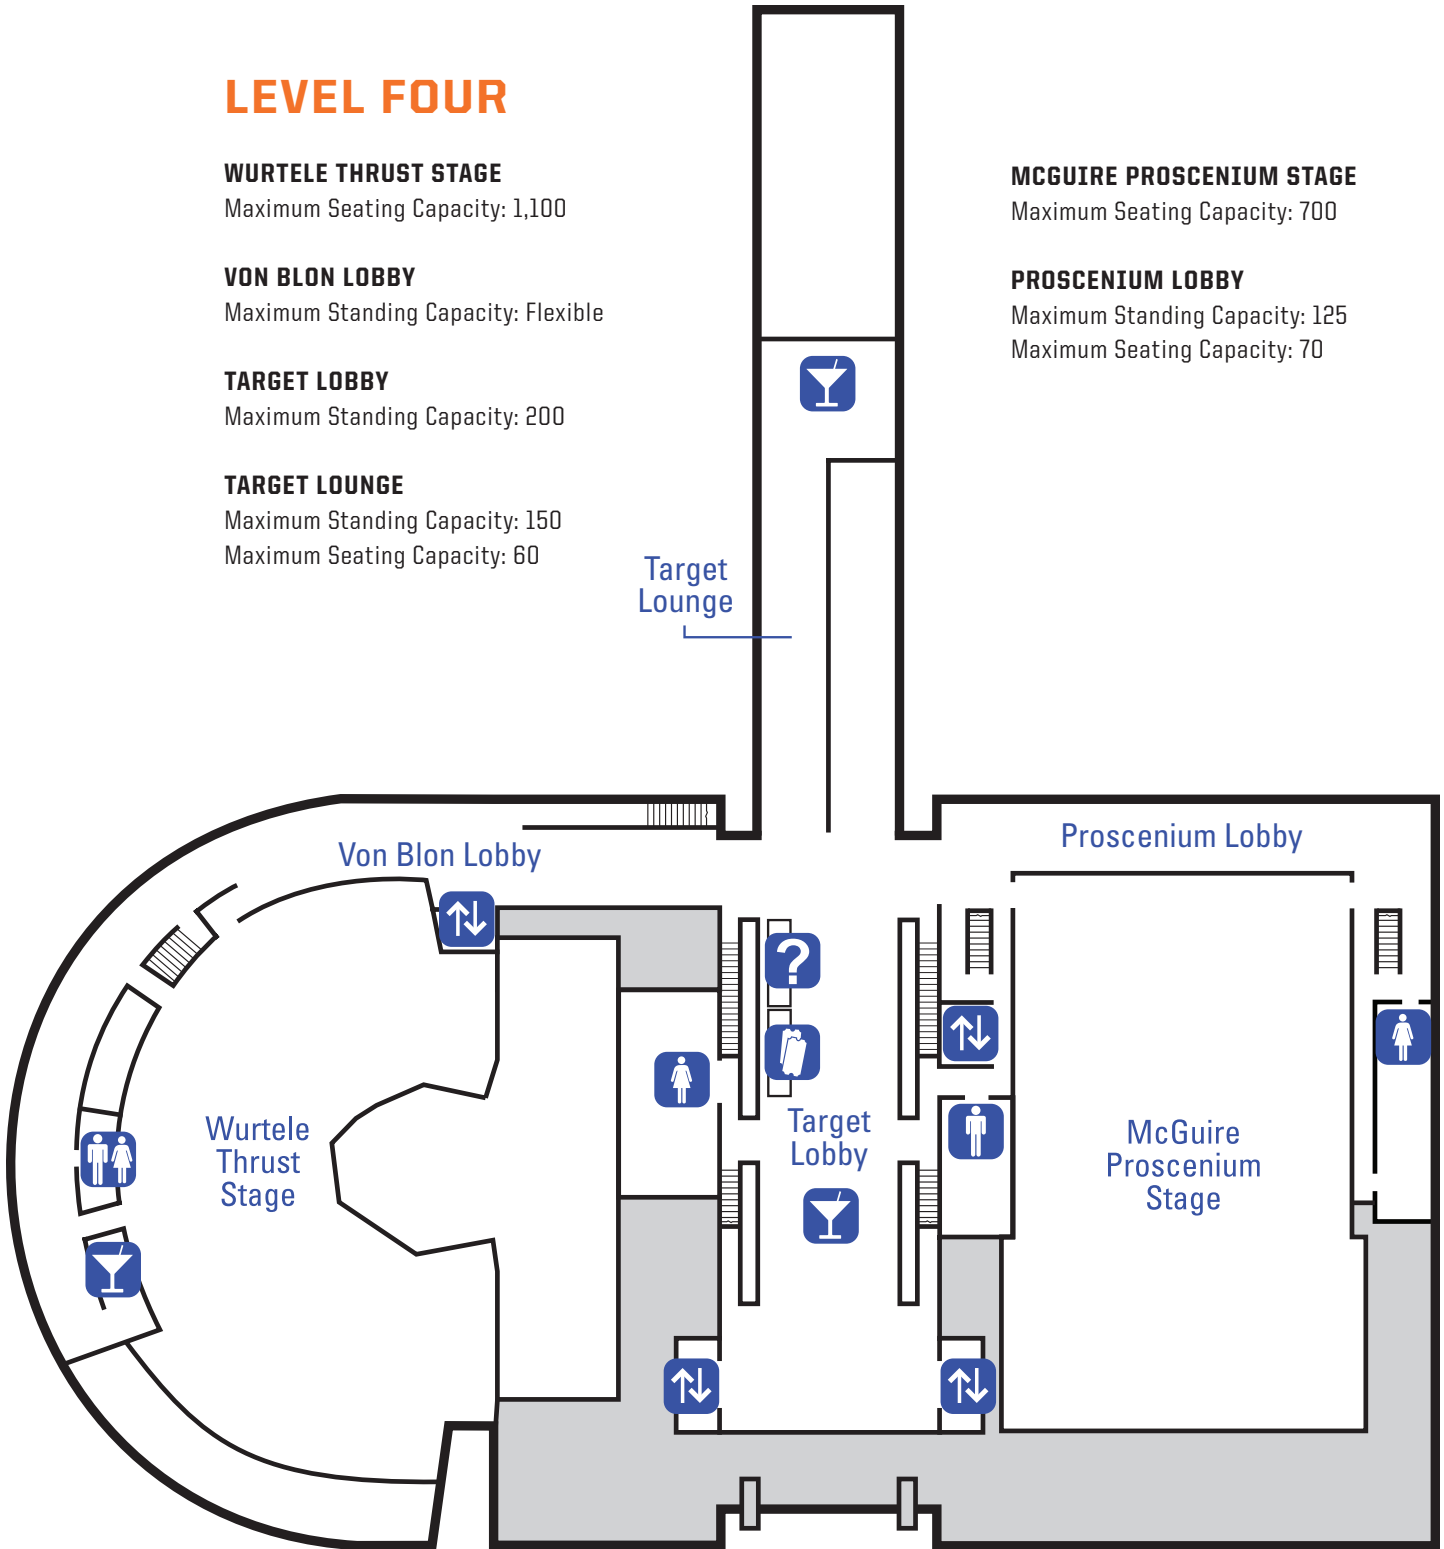

LEVEL THREE (NOT SHOWN)

KITCHAK LOUNGE

Maximum Standing Capacity: 60
Maximum Seating Capacity: 30

RENTAL SPACES AND CAPACITIES

LEVEL FOUR

WURTELE THRUST STAGE
Maximum Seating Capacity: 1,100

VON BLON LOBBY
Maximum Standing Capacity: Flexible

TARGET LOBBY
Maximum Standing Capacity: 200

TARGET LOUNGE
Maximum Standing Capacity: 150
Maximum Seating Capacity: 60

MCGUIRE PROSCENIUM STAGE
Maximum Seating Capacity: 700

PROSCENIUM LOBBY
Maximum Standing Capacity: 125
Maximum Seating Capacity: 70

RENTAL SPACES AND CAPACITIES

LEVEL FIVE

U.S. BANK LOBBY

Maximum Standing Capacity: Flexible

LEVEL FIVE CAFÉ

Maximum Seating Capacity: 180

JUNDT TERRACE

Maximum Standing Capacity: 100

CITIZENS OF MINNESOTA OVERLOOK & POHLAD LOBBY
Maximum Standing Capacity: 200
Maximum Seating Capacity: 100